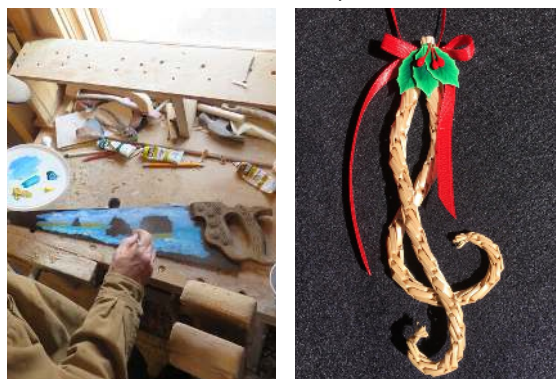

Woven Ear of Corn

Mary May
 Friday, October 9;
 10am-2pm
 Members: \$24
 Non-members: \$28
 Materials: \$24

Large Snowflake

Mary May
 Saturday, November 14;
 10AM - 1PM
 Members: \$29
 Non-members: \$34
 \$15 materials fee